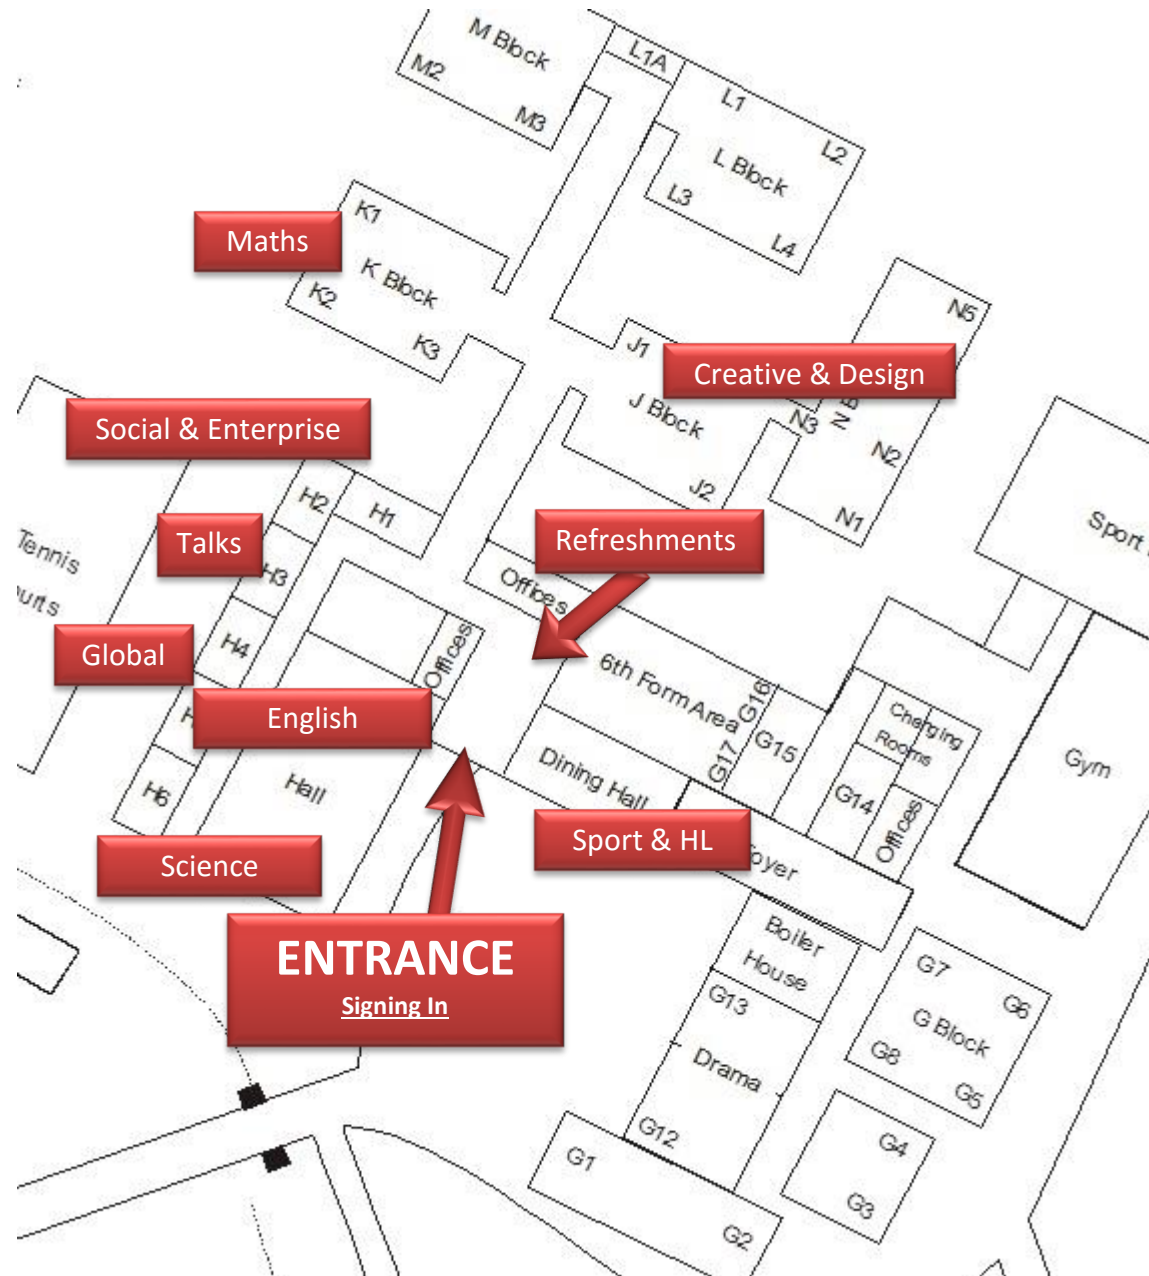

Parents' Evening Learning Community Locations

Please enter through the Main Foyer

Learning Communities

English	US Hall
Maths	K Block
Science	US Hall
Creative & Design	J1, J2
Art, Drama, Music, Product Design, Graphics, Textiles	
Global	H4, H5
Geography, History, Languages	
Social & Enterprise	H1, H2
RE, Psychology, Sociology, Creative iMedia, Law, Business Studies, Computer Science	
Sport & Healthy Lifestyles	Dining Hall
PE, Health & Social Care, Child Development, Food	
	Foyer
Signing In	Talks
H3	