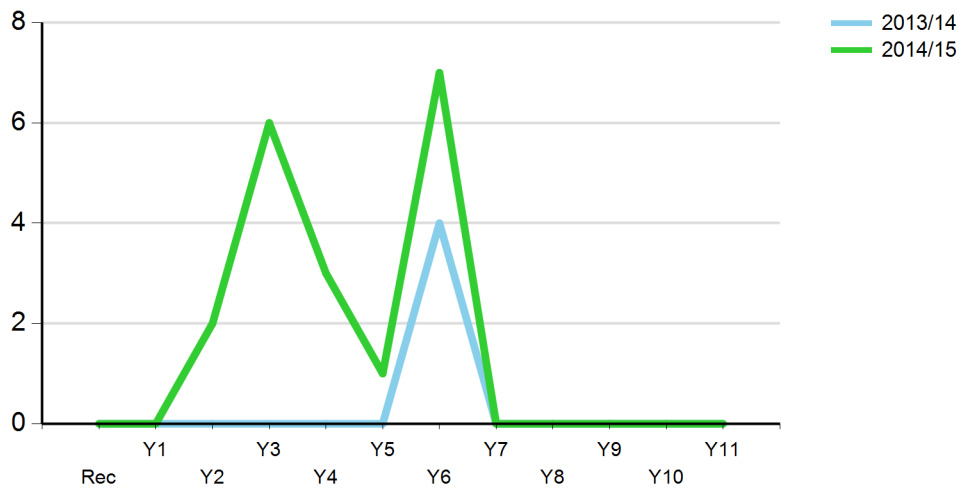

Number of young people (Pupil Premium) participating in Intra School / Level 1 competitions

	Total
2013/14	4
2014/15	19

Percentage of young people (Pupil Premium) involved in Intra / Level 1 competition

	2013/14	2014/15
Rec	0.00%	0.00%
Y1	0.00%	0.00%
Y2	0.00%	28.57%
Y3	0.00%	50.00%
Y4	0.00%	33.33%
Y5	0.00%	16.67%
Y6	100.00%	100.00%
Y7	NaN	NaN
Y8	NaN	NaN
Y9	NaN	NaN
Y10	NaN	NaN
Y11	NaN	NaN
Total School Average	8.16%	36.54%

© 2015 DERBY CITY SSP & TEC I.T. Ltd

This report has been produced on behalf of DERBY CITY SSP and is based on information provided by individual schools.

DERBY CITY SSP and TEC I.T. Ltd accept no responsibility for inaccurate data submitted.