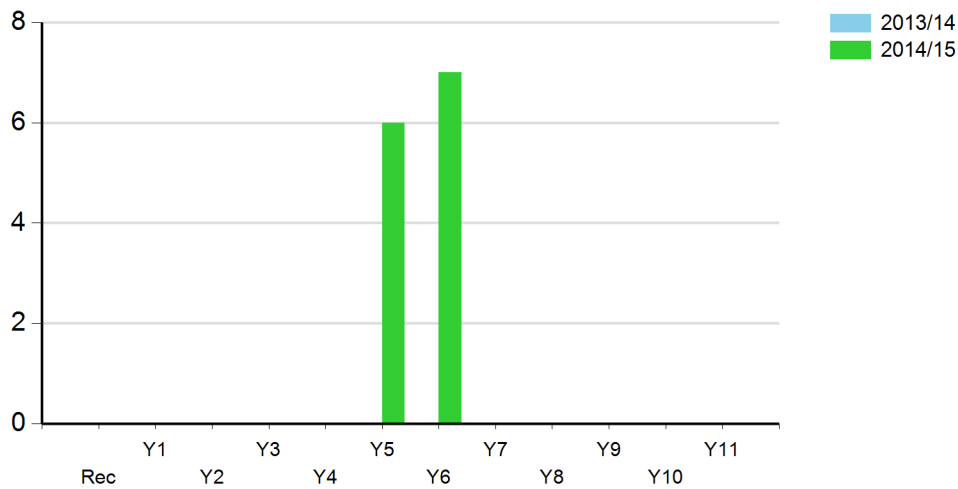

Number of young people (Pupil Premium) involved in Inter / Level 2 competition

	Total
2013/14	0
2014/15	13

Percentage of young people (Pupil Premium) involved in Inter / Level 2 competition

	2013/14	2014/15
Rec	0.00%	0.00%
Y1	0.00%	0.00%
Y2	0.00%	0.00%
Y3	0.00%	0.00%
Y4	0.00%	0.00%
Y5	0.00%	100.00%
Y6	0.00%	100.00%
Y7	NaN	NaN
Y8	NaN	NaN
Y9	NaN	NaN
Y10	NaN	NaN
Y11	NaN	NaN
Total School Average	0.00%	25.00%