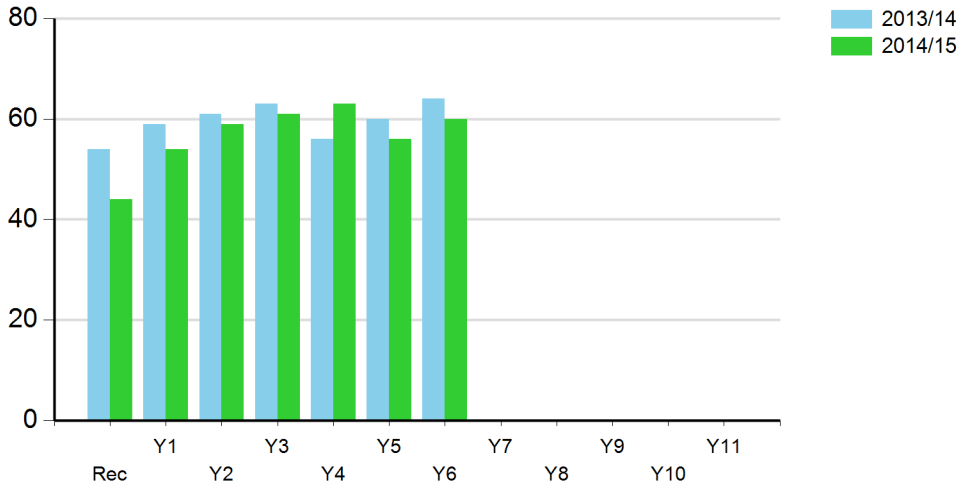

SCHOOL SPORT REPORT

LAWN PRIMARY SCHOOL (All Years)

Pupil Numbers

	Total
2013/14	417
2014/15	397

Minutes of PE in a typical week

	Total
2013/14	840
2014/15	840

© 2015 DERBY CITY SSP & TEC I.T. Ltd

This report has been produced on behalf of DERBY CITY SSP and is based on information provided by individual schools.