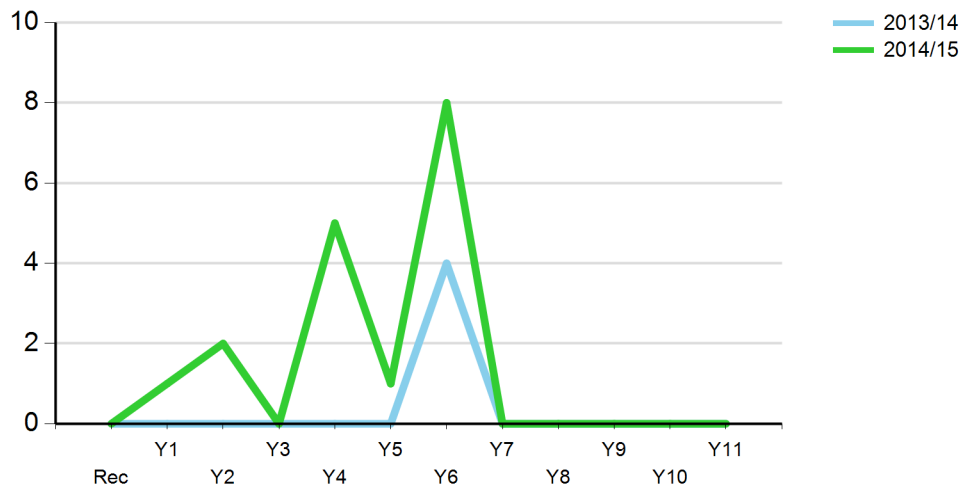

Number of young people (SEN) participating in Intra School / Level 1 competitions

	Total
2013/14	4
2014/15	17

Percentage of young people (SEN) involved in Intra / Level 1 competition

	2013/14	2014/15
Rec	0.00%	0.00%
Y1	0.00%	33.33%
Y2	0.00%	50.00%
Y3	0.00%	0.00%
Y4	0.00%	50.00%
Y5	0.00%	25.00%
Y6	100.00%	100.00%
Y7	NaN	NaN
Y8	NaN	NaN
Y9	NaN	NaN
Y10	NaN	NaN
Y11	NaN	NaN
Total School Average	11.11%	50.00%

© 2015 DERBY CITY SSP & TEC I.T. Ltd

This report has been produced on behalf of DERBY CITY SSP and is based on information provided by individual schools.

DERBY CITY SSP and TEC I.T. Ltd accept no responsibility for inaccurate data submitted.