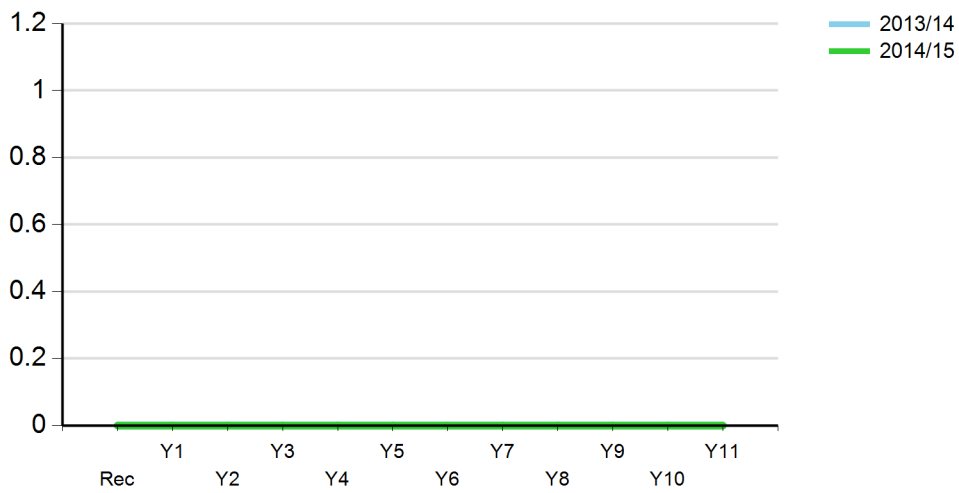

Number of young people involved in Sports Leadership

	Total
2013/14	0
2014/15	0

Percentage of young people involved in Sports Leadership

	2013/14	2014/15
Rec	0.00%	0.00%
Y1	0.00%	0.00%
Y2	0.00%	0.00%
Y3	0.00%	0.00%
Y4	0.00%	0.00%
Y5	0.00%	0.00%
Y6	0.00%	0.00%
Y7	NaN	NaN
Y8	NaN	NaN
Y9	NaN	NaN
Y10	NaN	NaN
Y11	NaN	NaN
Total School Average	0.00%	0.00%

© 2015 DERBY CITY SSP & TEC I.T. Ltd

This report has been produced on behalf of DERBY CITY SSP and is based on information provided by individual schools.

DERBY CITY SSP and TEC I.T. Ltd accept no responsibility for inaccurate data submitted.