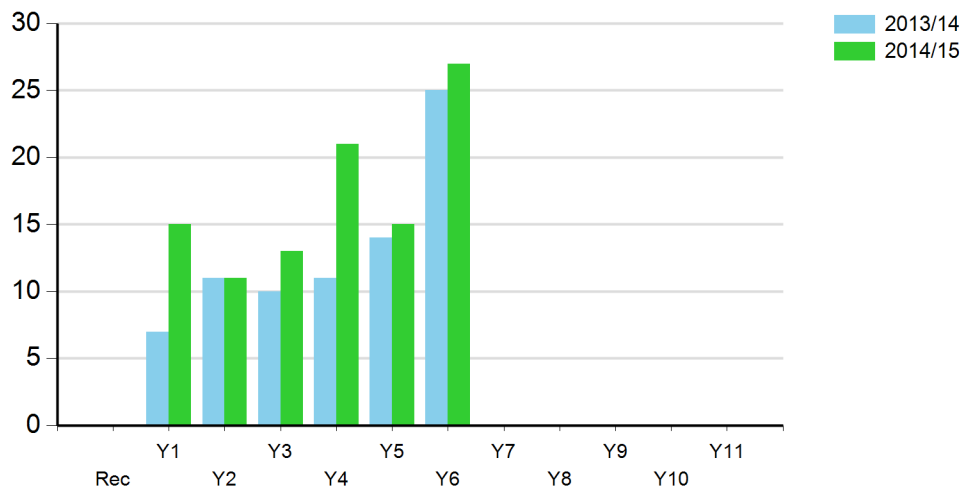

Number of young people participating in extra curricular sporting activity

	Total
2013/14	78
2014/15	102

Percentage of young people participating in extra curricular sporting activity

	2013/14	2014/15
Rec	0.00%	0.00%
Y1	11.86%	27.78%
Y2	18.03%	18.64%
Y3	15.87%	21.31%
Y4	19.64%	33.33%
Y5	23.33%	26.79%
Y6	39.06%	45.00%
Y7	NaN	NaN
Y8	NaN	NaN
Y9	NaN	NaN
Y10	NaN	NaN
Y11	NaN	NaN
Total School Average	18.71%	25.69%

© 2015 DERBY CITY SSP & TEC I.T. Ltd

This report has been produced on behalf of DERBY CITY SSP and is based on information provided by individual schools.

DERBY CITY SSP and TEC I.T. Ltd accept no responsibility for inaccurate data submitted.

tec.IT