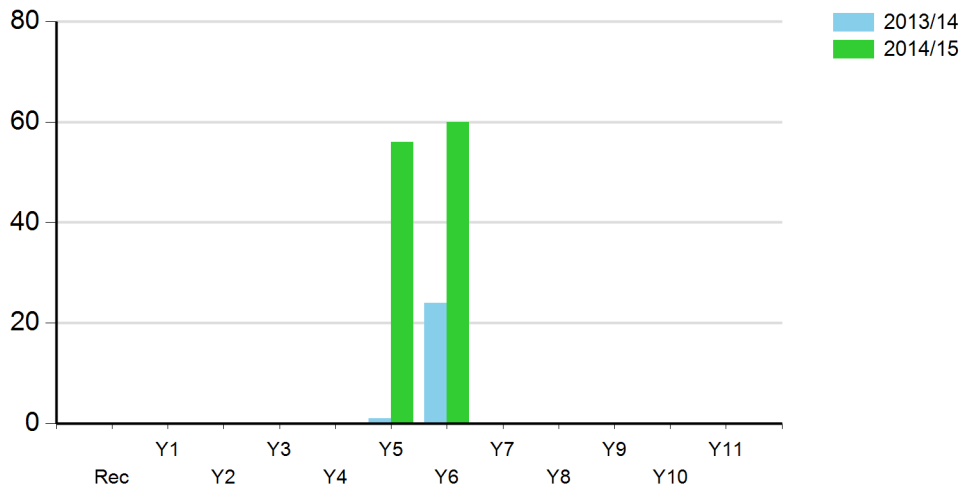

Number of young people involved in Inter / Level 2 competition

	Total
2013/14	25
2014/15	116

Percentage of young people involved in Inter / Level 2 competition

	2013/14	2014/15
Rec	0.00%	0.00%
Y1	0.00%	0.00%
Y2	0.00%	0.00%
Y3	0.00%	0.00%
Y4	0.00%	0.00%
Y5	1.67%	100.00%
Y6	37.50%	100.00%
Y7	NaN	NaN
Y8	NaN	NaN
Y9	NaN	NaN
Y10	NaN	NaN
Y11	NaN	NaN
Total School Average	6.00%	29.22%

© 2015 DERBY CITY SSP & TEC I.T. Ltd

This report has been produced on behalf of DERBY CITY SSP and is based on information provided by individual schools.

DERBY CITY SSP and TEC I.T. Ltd accept no responsibility for inaccurate data submitted.