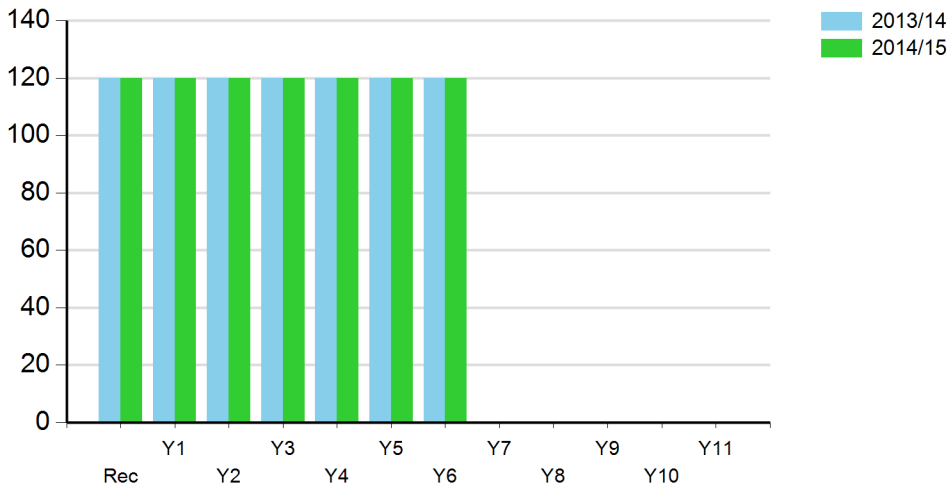

SCHOOL SPORT REPORT

LAWN PRIMARY SCHOOL (All Years)

Pupil Numbers

	Total
2013/14	417
2014/15	397

Minutes of PE in a typical week

	Total
2013/14	840
2014/15	840

© 2015 DERBY CITY SSP & TEC I.T. Ltd

This report has been produced on behalf of DERBY CITY SSP and is based on information provided by individual schools.