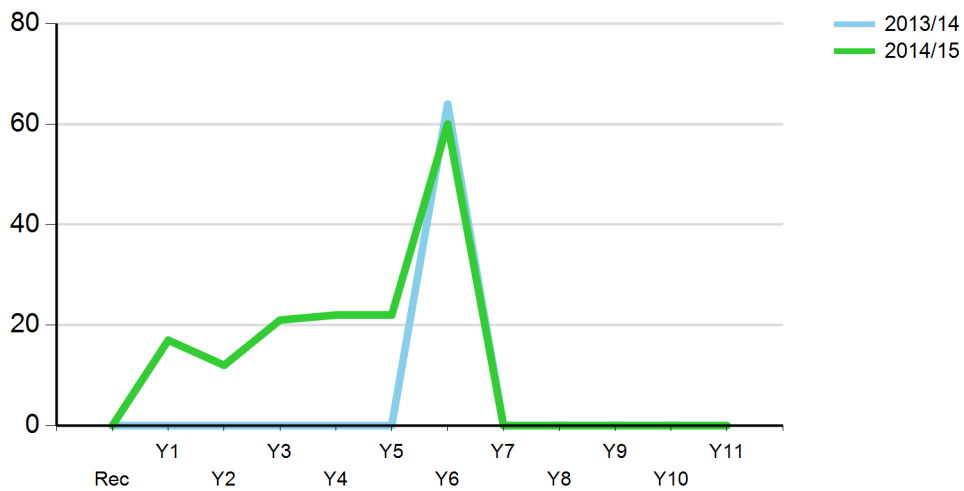

Number of young people participating in Intra School / Level 1 competitions

	Total
2013/14	64
2014/15	154

Percentage of young people involved in Intra / Level 1 competition

	2013/14	2014/15
Rec	0.00%	0.00%
Y1	0.00%	31.48%
Y2	0.00%	20.34%
Y3	0.00%	34.43%
Y4	0.00%	34.92%
Y5	0.00%	39.29%
Y6	100.00%	100.00%
Y7	NaN	NaN
Y8	NaN	NaN
Y9	NaN	NaN
Y10	NaN	NaN
Y11	NaN	NaN
Total School Average	15.35%	38.79%

© 2015 DERBY CITY SSP & TEC I.T. Ltd

This report has been produced on behalf of DERBY CITY SSP and is based on information provided by individual schools.

DERBY CITY SSP and TEC I.T. Ltd accept no responsibility for inaccurate data submitted.