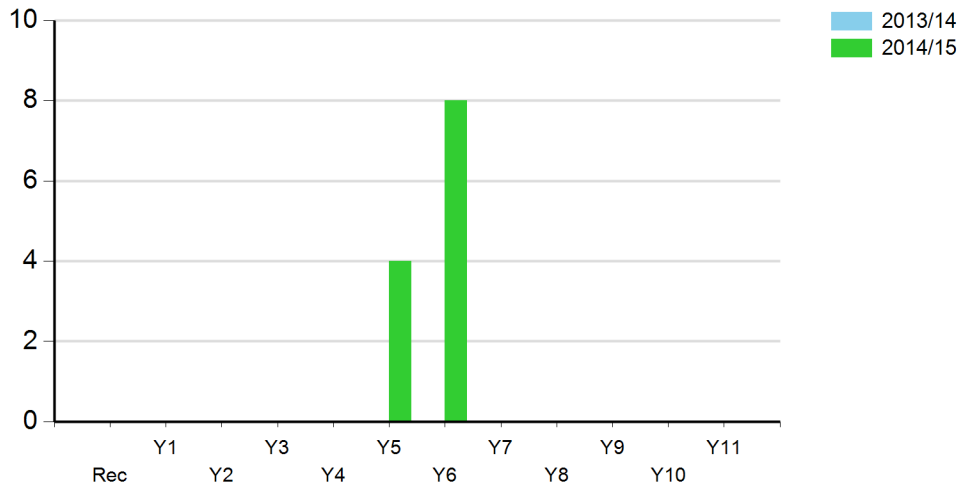

Number of young people (SEN) involved in Inter / Level 2 competition

	Total
2013/14	0
2014/15	12

Percentage of young people (SEN) involved in Inter / Level 2 competition

	2013/14	2014/15
Rec	0.00%	0.00%
Y1	0.00%	0.00%
Y2	0.00%	0.00%
Y3	0.00%	0.00%
Y4	0.00%	0.00%
Y5	0.00%	100.00%
Y6	0.00%	100.00%
Y7	NaN	NaN
Y8	NaN	NaN
Y9	NaN	NaN
Y10	NaN	NaN
Y11	NaN	NaN
Total School Average	0.00%	35.29%

© 2015 DERBY CITY SSP & TEC I.T. Ltd

This report has been produced on behalf of DERBY CITY SSP and is based on information provided by individual schools.

DERBY CITY SSP and TEC I.T. Ltd accept no responsibility for inaccurate data submitted.