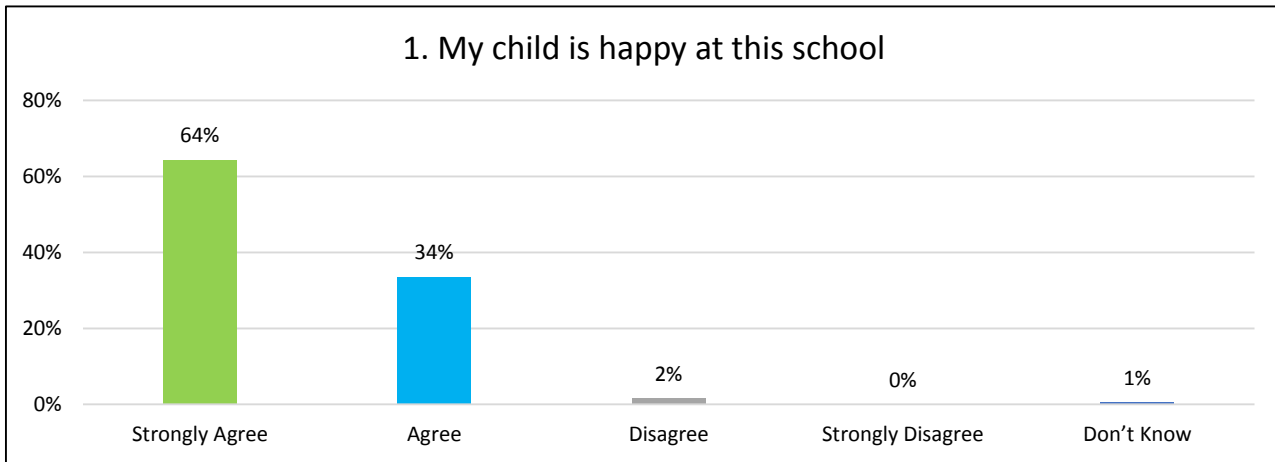

Parents' Views Survey February 2017

St Thomas More RC College

Parent/carers opinions collected at college events throughout the year.

Town Lane
Denton
Manchester
M34 6AF
Tel: 0161 336 2743

Number of responses: 185
Results below based on 185 responses.

4. My child is well looked after at this school

5. My child is taught well at this school

6. My child receives appropriate homework for their age

7. This school makes sure its pupils are well behaved

8. This school deals effectively with bullying