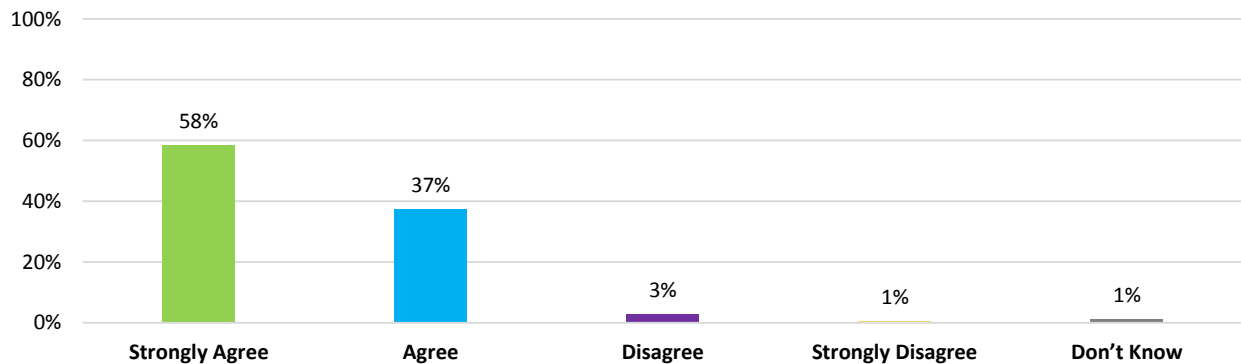

Parents' Views Survey February 2017

St Thomas More RC College

Parent/carers opinions collected at college events throughout the year.

Town Lane
Denton
Manchester
M34 6AF
Tel: 0161 336 2743

Number of responses: 185
Results below based on 185 responses.

4. My child is well looked after at this school

5. My child is taught well at this school

6. My child receives appropriate homework for their age

7. This school makes sure its pupils are well behaved

8. This school deals effectively with bullying