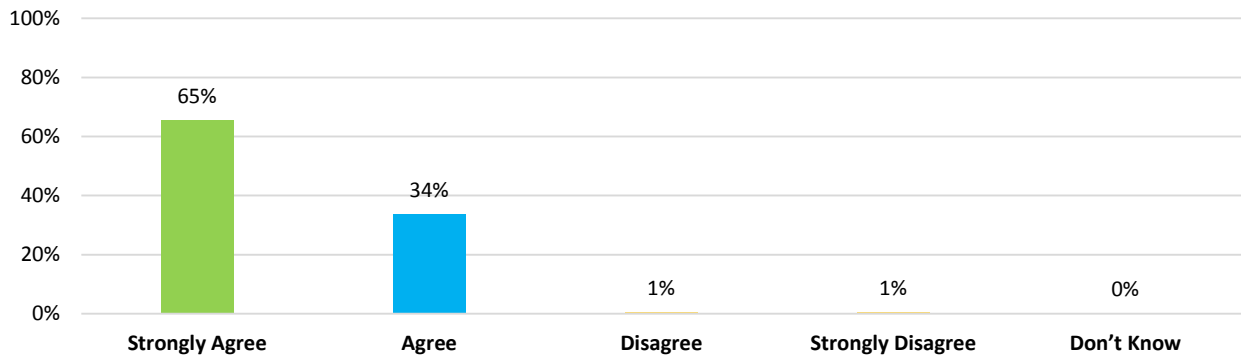

Parents' Views Survey February 2017

St Thomas More RC College

Parent/carers opinions collected at college events throughout the year.

Town Lane
Denton
Manchester
M34 6AF
Tel: 0161 336 2743

Number of responses: 185
Results below based on 185 responses.

4. My child is well looked after at this school

5. My child is taught well at this school

6. My child receives appropriate homework for their age

7. This school makes sure its pupils are well behaved

8. This school deals effectively with bullying