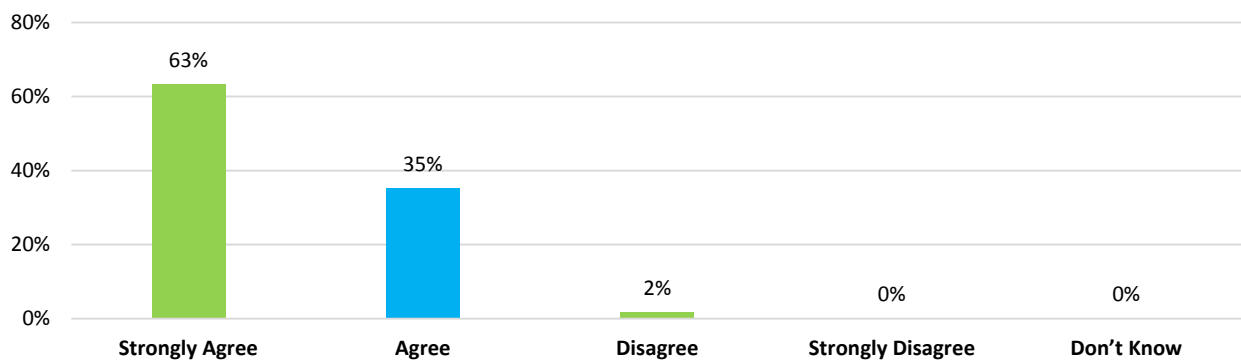

Parents' Views Survey February 2017

St Thomas More RC College

Parent/carers opinions collected at college events throughout the year.

Town Lane
Denton
Manchester
M34 6AF
Tel: 0161 336 2743

Number of responses: 185
Results below based on 185 responses.

4. My child is well looked after at this school

5. My child is taught well at this school

6. My child receives appropriate homework for their age

7. This school makes sure its pupils are well behaved

8. This school deals effectively with bullying