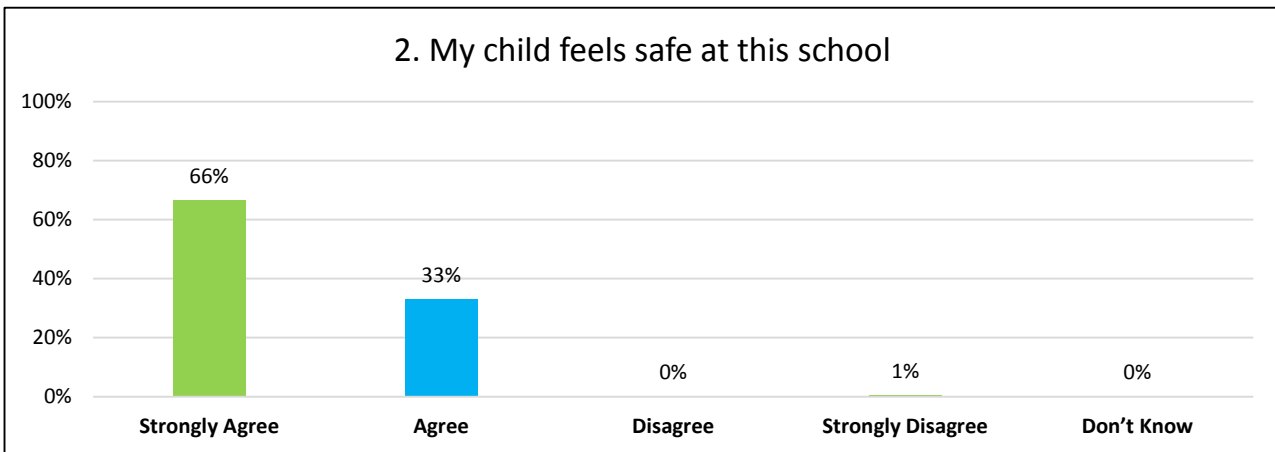

Parents' Views Survey February 2017

St Thomas More RC College

Parent/carers opinions collected at college events throughout the year.

Town Lane
Denton
Manchester
M34 6AF
Tel: 0161 336 2743

Number of responses: 185
Results below based on 185 responses.

4. My child is well looked after at this school

5. My child is taught well at this school

6. My child receives appropriate homework for their age

7. This school makes sure its pupils are well behaved

8. This school deals effectively with bullying