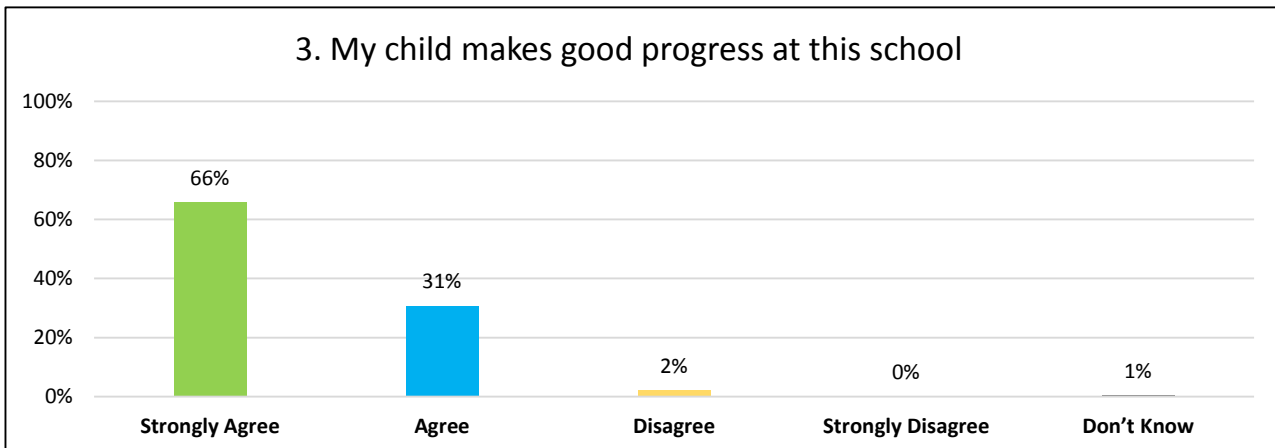

Parents' Views Survey February 2017

St Thomas More RC College

Parent/carers opinions collected at college events throughout the year.

Town Lane
Denton
Manchester
M34 6AF
Tel: 0161 336 2743

Number of responses: 185
Results below based on 185 responses.

4. My child is well looked after at this school

5. My child is taught well at this school

6. My child receives appropriate homework for their age

7. This school makes sure its pupils are well behaved

8. This school deals effectively with bullying