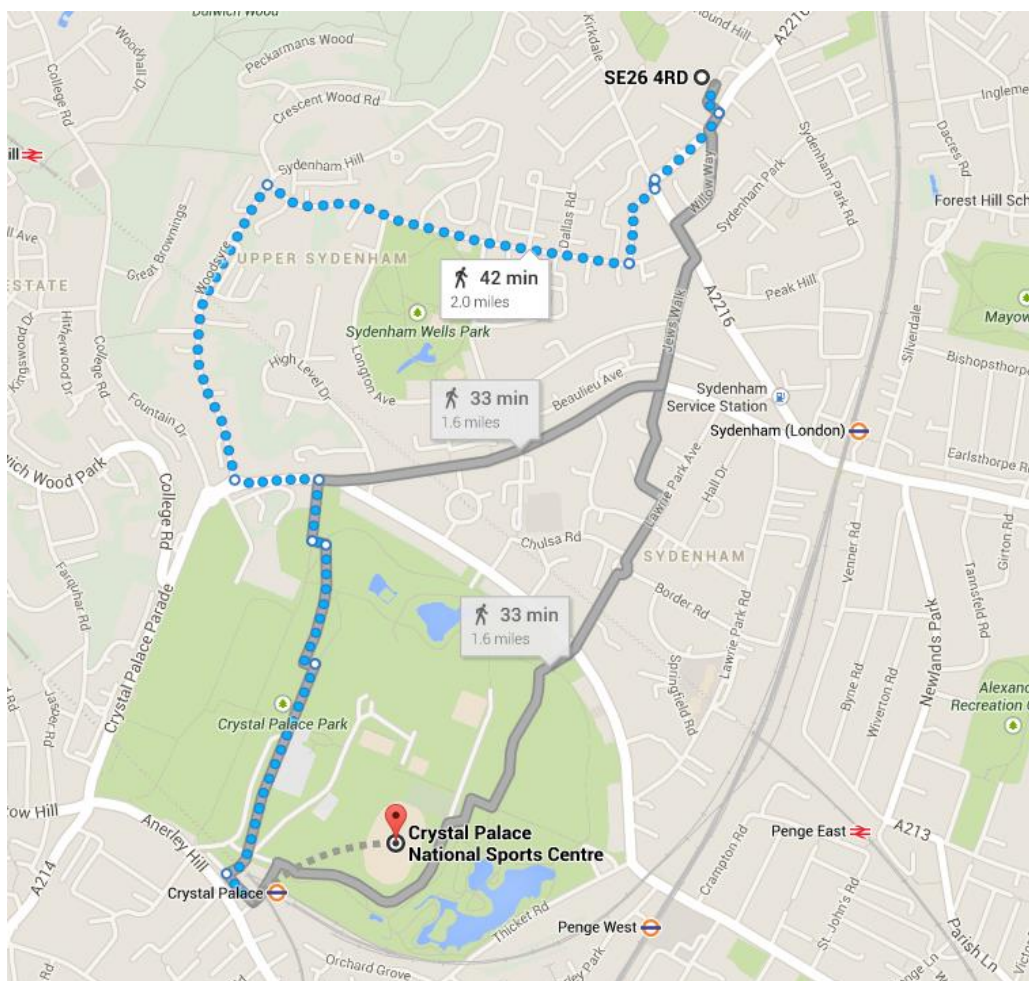

SYDENHAM SCHOOL

Specialist Science and Mathematics School

Headteacher: Gloria Lowe, MA, NPQH
Dartmouth Road, London SE26 4RD
Tel: 020 8699 6731

Website: www.sydenham.lewisham.sch.uk
E-mail: info@sydenham.lewisham.sch.uk