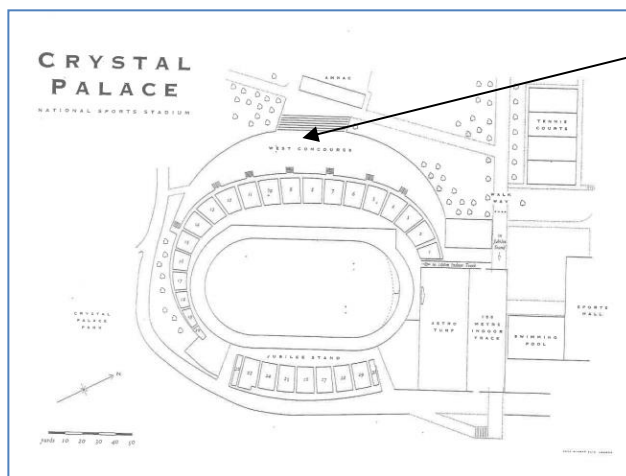

Buses: 2, 3, 122, 63, 137a, 157, 202, 249, 306, 450

Trains: Stop at Crystal Palace