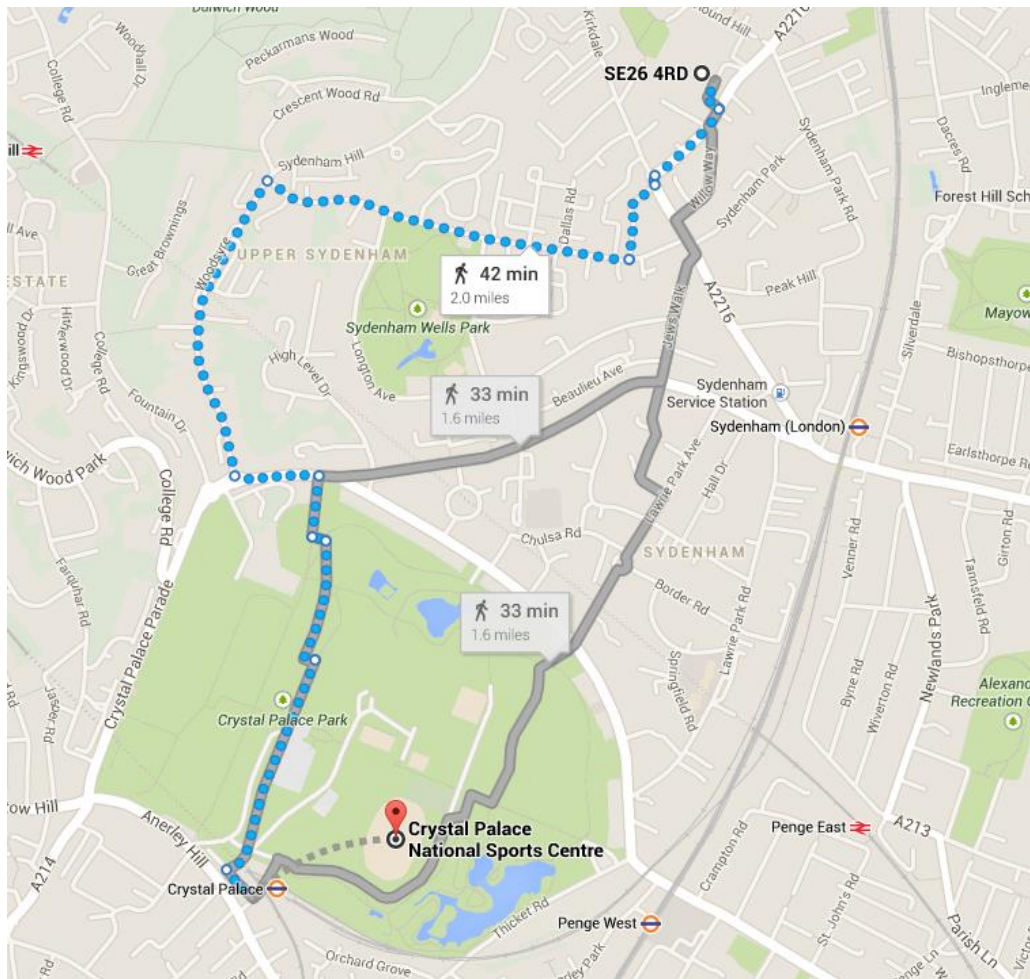

SYDENHAM SCHOOL

Specialist Science and Mathematics School

Headteacher: Gloria Lowe, MA, NPQH
Dartmouth Road, London SE26 4RD
Tel: 020 8699 6731

Website: www.sydenham.lewisham.sch.uk
E-mail: info@sydenham.lewisham.sch.uk

Buses: 2, 3, 122, 63, 137a, 157, 202, 249, 306, 450

Trains: Stop at Crystal Palace

Enter from Gate 10