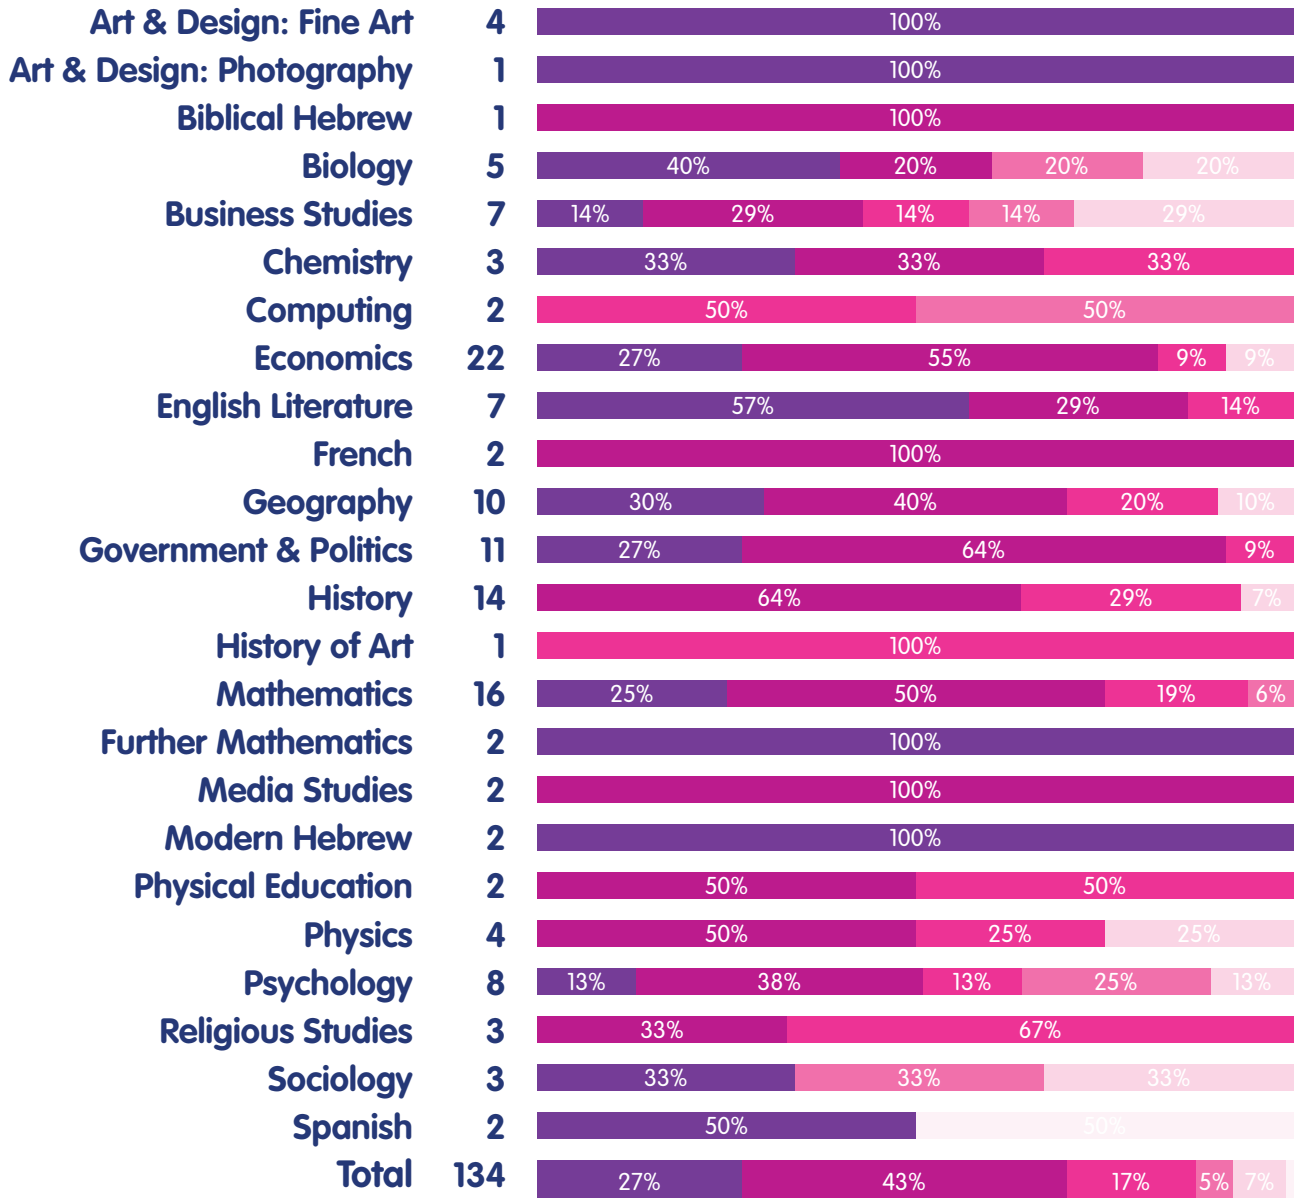

A Level Results 2016

KEY: ■ A* ■ A ■ B ■ C ■ D ■ E