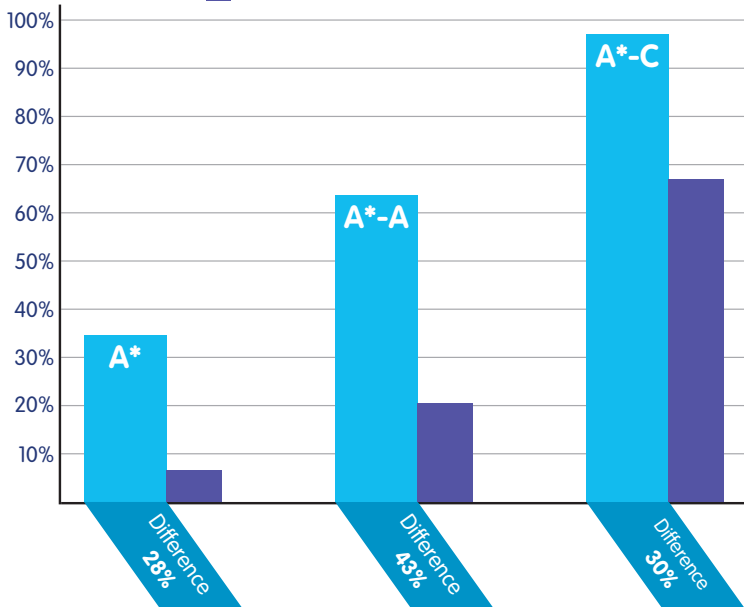

# GCSE Results 2016

KEY: ■ A\* ■ A ■ B ■ C ■ D ■ E ■ F

Immanuel College ■  
National Average ■

## This Year...

- 97% of all students were awarded at least 5 A\* - C grades, the highest proportion ever.
- The average points score per GCSE taken was the highest ever.
- 97% of all grades were A\* - C, the second highest proportion ever recorded in a GCSE cohort at Immanuel College.
- 96% of all students were awarded at least 5 A\* - C grades, including Maths and English, the second highest ever.
- 55% of all students achieved grades that comprise the English Baccalaureate, the second highest ever.

## This Year...

- The average grade achieved overall was a grade A and students achieved a 100% pass rate.
- 70% of all grades were A\* or A, the highest proportion recorded in an A2 cohort at Immanuel College.
- 25% of all grades were A\*, the second highest proportion recorded.
- The average number of UCAS points per entry is also the second highest proportion recorded.
- Modern Hebrew, Further Mathematics, Fine Art and Photography all achieved 100% A\*.