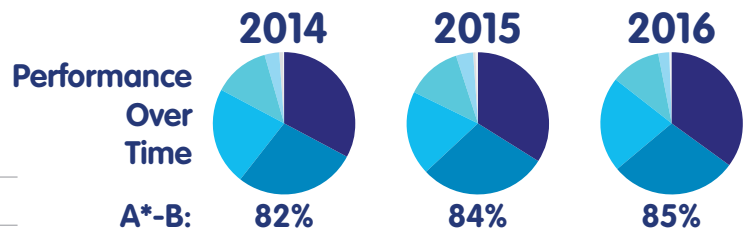

## This Year...

- 97% of all students were awarded at least 5 A\* - C grades, the highest proportion ever.
- The average points score per GCSE taken was the highest ever.
- 97% of all grades were A\* - C, the second highest proportion ever recorded in a GCSE cohort at Immanuel College.
- 96% of all students were awarded at least 5 A\* - C grades, including Maths and English, the second highest ever.
- 55% of all students achieved grades that comprise the English Baccalaureate, the second highest ever.