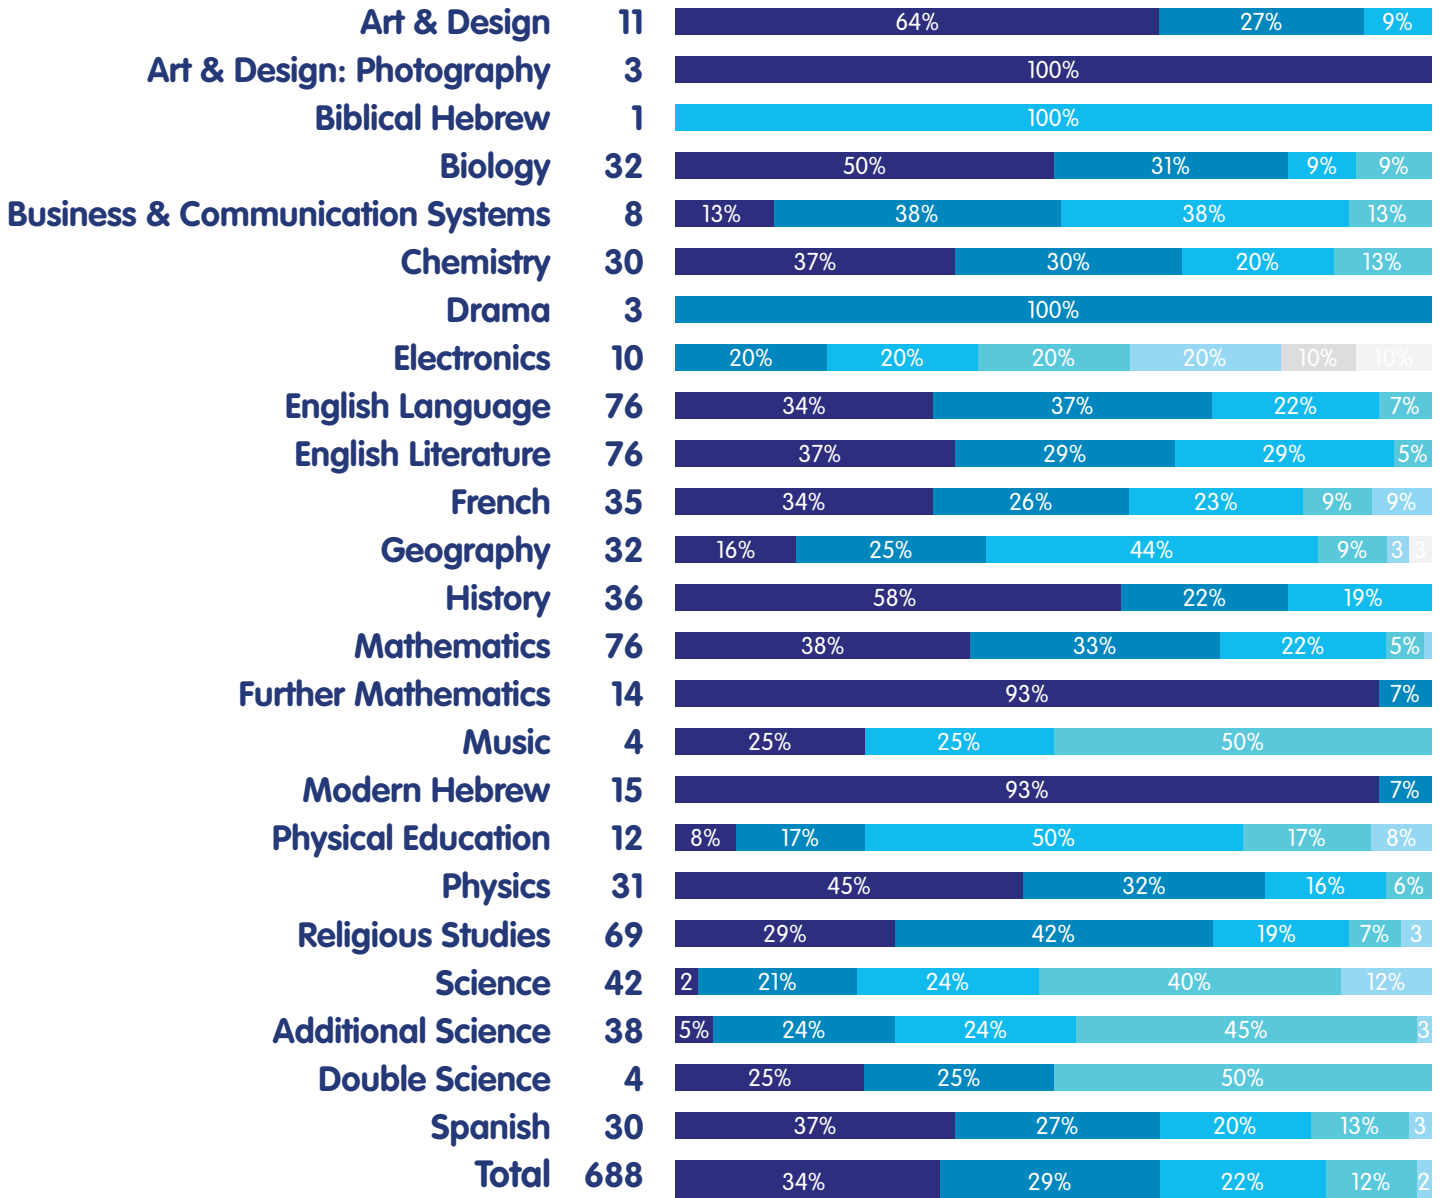

GCSE Results 2016

KEY: ■ A* ■ A ■ B ■ C ■ D ■ E ■ F