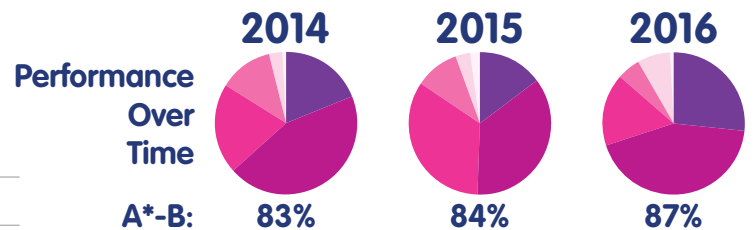

Immanuel College ■
National Average ■