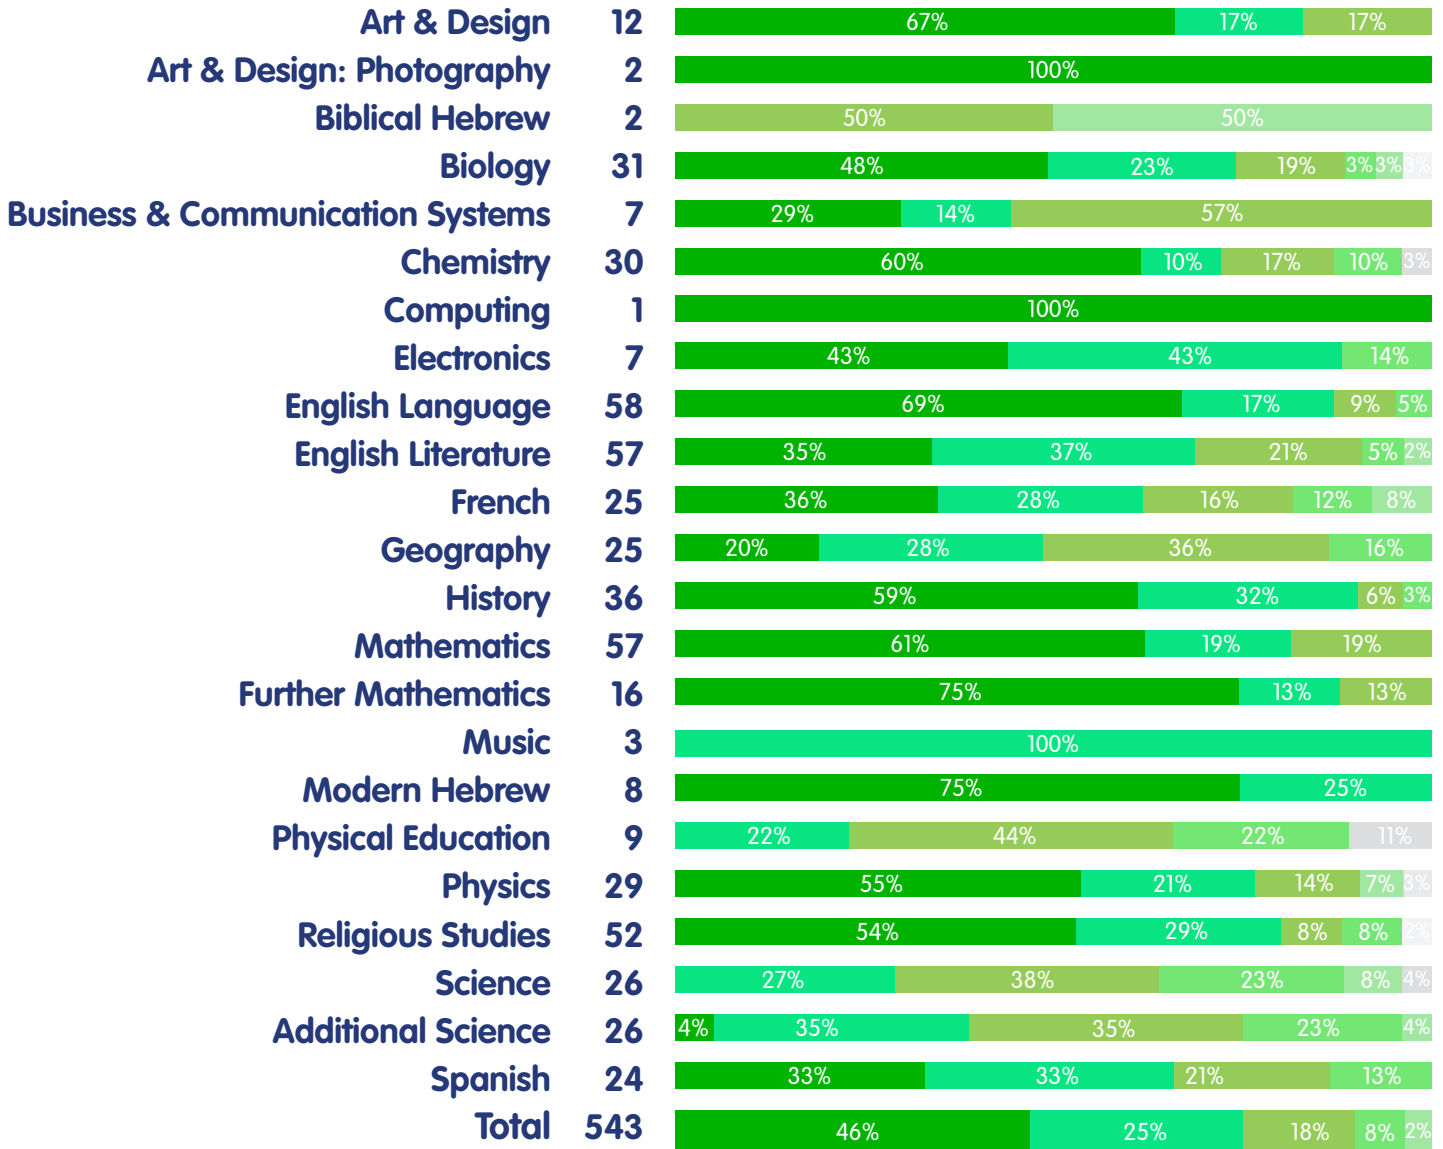

GCSE Results 2017

KEY: ■ A* ■ A ■ B ■ C ■ D ■ E ■ F ■ U

This Year...

Immanuel College ■
National Average ■

- 46% of all GCSE grades were A*.
- 71% of all GCSE grades were A* –A.
- 98% of all students achieved at least 5 A*-C grades, including Mathematics and English.
- The average grade across Year 11 was an A.
- One in 6 students achieved 9 A*s or higher.
- Almost 1/3 of Year 10 students sat GCSE Mathematics one year early and they all achieved A*.

GCSE Performance

A Level Results 2017

KEY: A* A B C D E U

This Year...

- We are delighted to announce that over 80% of our students secured a place at their chosen University, including three students who will be studying at prestigious American Colleges in September.
- 25% of the whole cohort gained exclusively A* and A grades in all subjects. 48% of grades achieved by Immanuel College students were A*- A, as opposed to a national figure of 26%.
- 76% of grades achieved by Immanuel College students were A*- B.
- All students who received an Oxbridge offer will be taking up their places.
- Head Boy, Charlie Coverman, achieved A*, A*, A and gained a place to read History at Oxford, Head Girl, Danielle Abkin gained A*, A, A and will read Mathematics at Birmingham, Michael Tarsh gained A*, A*, A*, A and a place at Birmingham to read Medicine. Daniel Schindler achieved A*, A*, A* and will study Economics at UCL.
- 78% of students taking EPQ which is counted as half and A Level by Universities and highly coveted, achieved A* or A grades.
- 18% of students have been accepted to join some of the most highly respected Seminaries and Yeshivot in Israel. Deputy Head Girl, Rachael Green gained A+, A, A and is going to Midreshet Lindenbaum Seminary in Israel. Jeremy Schiff gained A*, A*, A, A and will be studying Physics after his year in Yeshiva.