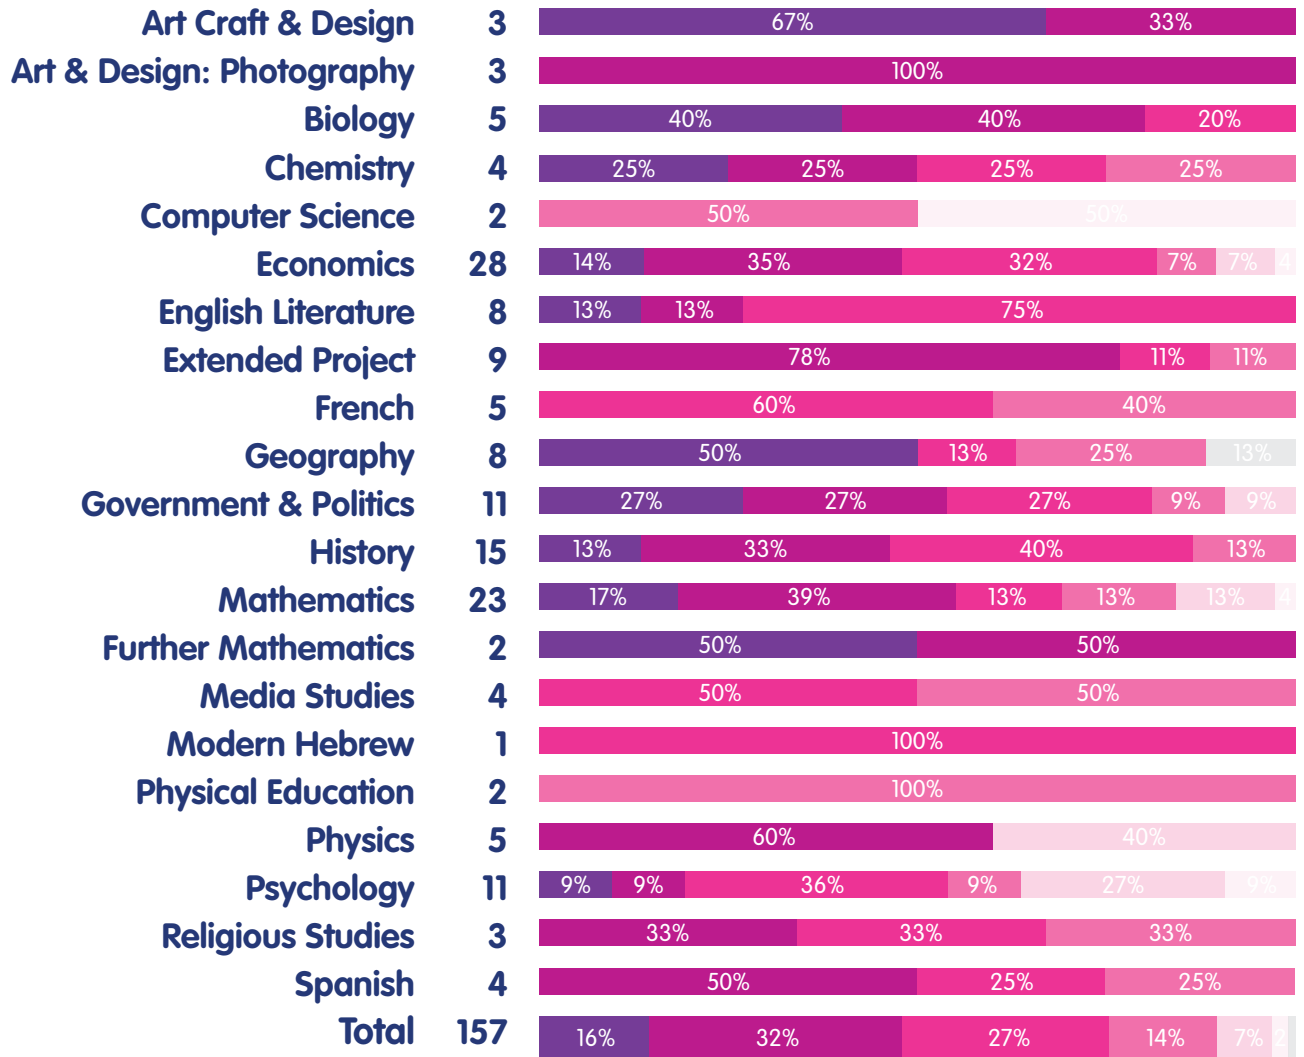

GCSE Results 2017

KEY: ■ A* ■ A ■ B ■ C ■ D ■ E ■ F ■ U

This Year...

Immanuel College ■
National Average ■

- 46% of all GCSE grades were A*.
- 71% of all GCSE grades were A* –A.
- 98% of all students achieved at least 5 A*-C grades, including Mathematics and English.
- The average grade across Year 11 was an A.
- One in 6 students achieved 9 A*s or higher.
- Almost 1/3 of Year 10 students sat GCSE Mathematics one year early and they all achieved A*.

GCSE Performance

A Level Results 2017

KEY: A* A B C D E U

This Year...

- We are delighted to announce that over 80% of our students secured a place at their chosen University, including three students who will be studying at prestigious American Colleges in September.
- 25% of the whole cohort gained exclusively A* and A grades in all subjects. 48% of grades achieved by Immanuel College students were A*- A, as opposed to a national figure of 26%.
- 76% of grades achieved by Immanuel College students were A*- B.
- All students who received an Oxbridge offer will be taking up their places.
- Head Boy, Charlie Coverman, achieved A*, A*, A and gained a place to read History at Oxford, Head Girl, Danielle Abkin gained A*, A, A and will read Mathematics at Birmingham, Michael Tarsh gained A*, A*, A*, A and a place at Birmingham to read Medicine. Daniel Schindler achieved A*, A*, A* and will study Economics at UCL.
- 78% of students taking EPQ which is counted as half and A Level by Universities and highly coveted, achieved A* or A grades.
- 18% of students have been accepted to join some of the most highly respected Seminaries and Yeshivot in Israel. Deputy Head Girl, Rachael Green gained A+, A, A and is going to Midreshet Lindenbaum Seminary in Israel. Jeremy Schiff gained A*, A*, A, A and will be studying Physics after his year in Yeshiva.