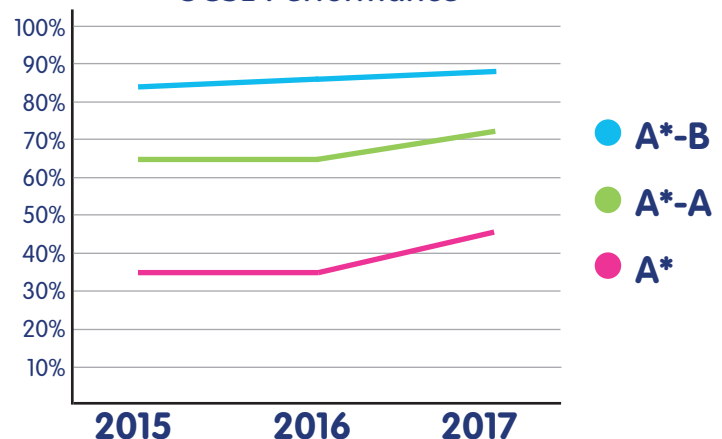

GCSE Results 2017

KEY: ■ A* ■ A ■ B ■ C ■ D ■ E ■ F ■ U

This Year...

Immanuel College ■
National Average ■

- 46% of all GCSE grades were A*.
- 71% of all GCSE grades were A* –A.
- 98% of all students achieved at least 5 A*-C grades, including Mathematics and English.
- The average grade across Year 11 was an A.
- One in 6 students achieved 9 A*s or higher.
- Almost 1/3 of Year 10 students sat GCSE Mathematics one year early and they all achieved A*.

GCSE Performance

A Level Results 2017

KEY: A* A B C D E U

This Year...

- We are delighted to announce that over 80% of our students secured a place at their chosen University, including three students who will be studying at prestigious American Colleges in September.
- 25% of the whole cohort gained exclusively A* and A grades in all subjects. 48% of grades achieved by Immanuel College students were A*- A, as opposed to a national figure of 26%.
- 76% of grades achieved by Immanuel College students were A*- B.
- All students who received an Oxbridge offer will be taking up their places.
- Head Boy, Charlie Coverman, achieved A*, A*, A and gained a place to read History at Oxford, Head Girl, Danielle Abkin gained A*, A, A and will read Mathematics at Birmingham, Michael Tarsh gained A*, A*, A*, A and a place at Birmingham to read Medicine. Daniel Schindler achieved A*, A*, A* and will study Economics at UCL.
- 78% of students taking EPQ which is counted as half and A Level by Universities and highly coveted, achieved A* or A grades.
- 18% of students have been accepted to join some of the most highly respected Seminaries and Yeshivot in Israel. Deputy Head Girl, Rachael Green gained A+, A, A and is going to Midreshet Lindenbaum Seminary in Israel. Jeremy Schiff gained A*, A*, A, A and will be studying Physics after his year in Yeshiva.