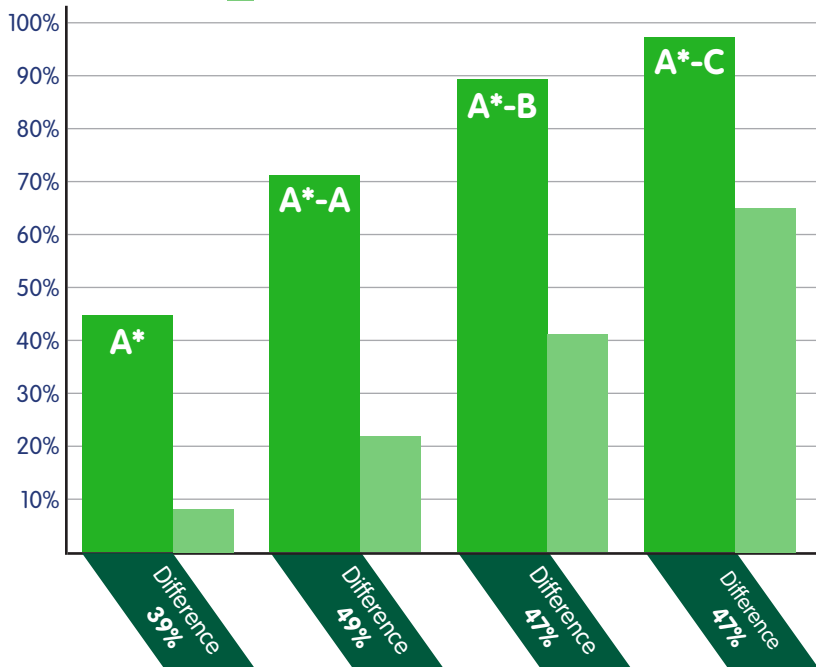

GCSE Results 2017

KEY: ■ A* ■ A ■ B ■ C ■ D ■ E ■ F ■ U

This Year...

Immanuel College ■
National Average ■

- 46% of all GCSE grades were A*.
- 71% of all GCSE grades were A* –A.
- 98% of all students achieved at least 5 A*-C grades, including Mathematics and English.
- The average grade across Year 11 was an A.
- One in 6 students achieved 9 A*s or higher.
- Almost 1/3 of Year 10 students sat GCSE Mathematics one year early and they all achieved A*.

GCSE Performance

A Level Results 2017

KEY: A* A B C D E U

This Year...

- We are delighted to announce that over 80% of our students secured a place at their chosen University, including three students who will be studying at prestigious American Colleges in September.
- 25% of the whole cohort gained exclusively A* and A grades in all subjects. 48% of grades achieved by Immanuel College students were A*- A, as opposed to a national figure of 26%.
- 76% of grades achieved by Immanuel College students were A*- B.
- All students who received an Oxbridge offer will be taking up their places.
- Head Boy, Charlie Coverman, achieved A*, A*, A and gained a place to read History at Oxford, Head Girl, Danielle Abkin gained A*, A, A and will read Mathematics at Birmingham, Michael Tarsh gained A*, A*, A*, A and a place at Birmingham to read Medicine. Daniel Schindler achieved A*, A*, A* and will study Economics at UCL.
- 78% of students taking EPQ which is counted as half and A Level by Universities and highly coveted, achieved A* or A grades.
- 18% of students have been accepted to join some of the most highly respected Seminaries and Yeshivot in Israel. Deputy Head Girl, Rachael Green gained A+, A, A and is going to Midreshet Lindenbaum Seminary in Israel. Jeremy Schiff gained A*, A*, A, A and will be studying Physics after his year in Yeshiva.