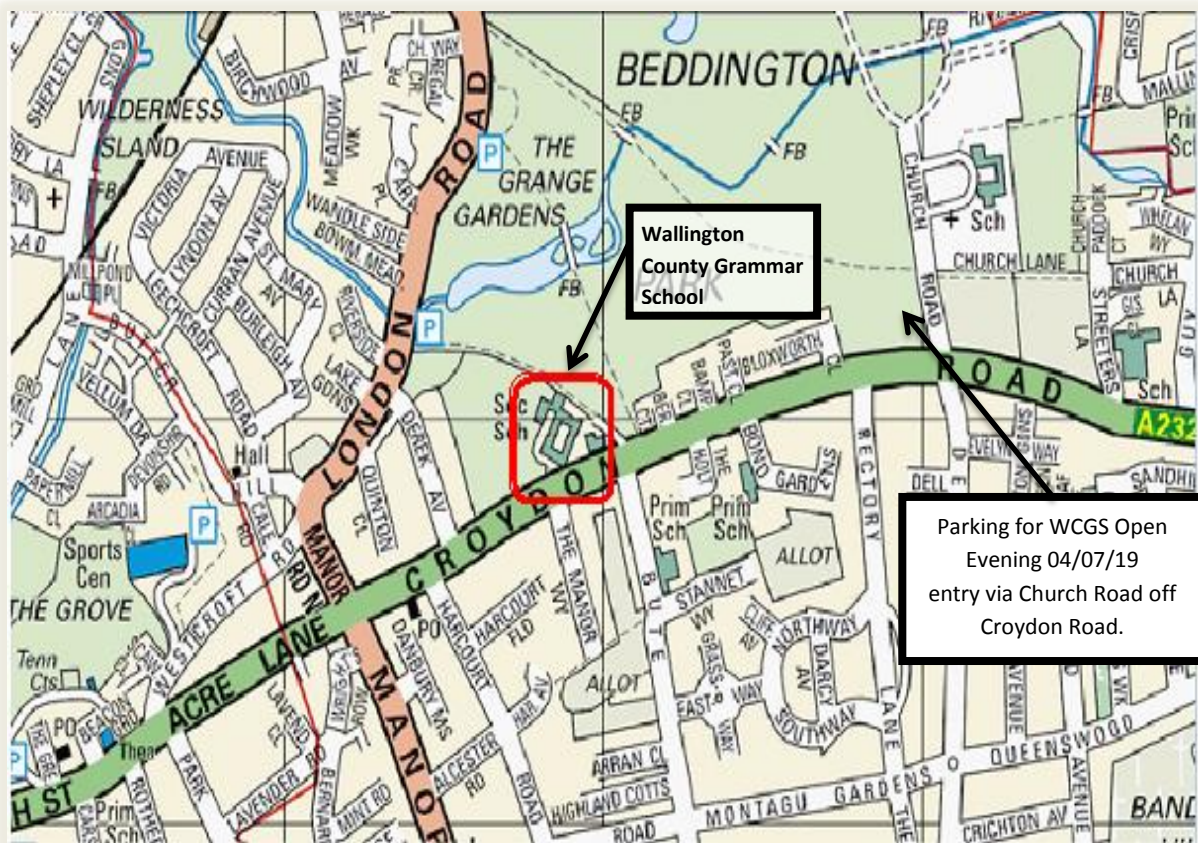

Car Parking Provision

Our Open Evening is very well attended by parents/carers and prospective students. The School has made provision for parking for this event in Beddington Park, entry for which is via Church Road. Please see map below.

Please note that parking is not available on the School site and we would ask that out of consideration to our neighbours that you do not park in roads which are very close to the school, in particular Manor Way and Derek Avenue. These are very narrow roads and parking is very restrictive. We would strongly advise that if possible you use public transport as the roads in and around the area of the School are heavily congested.