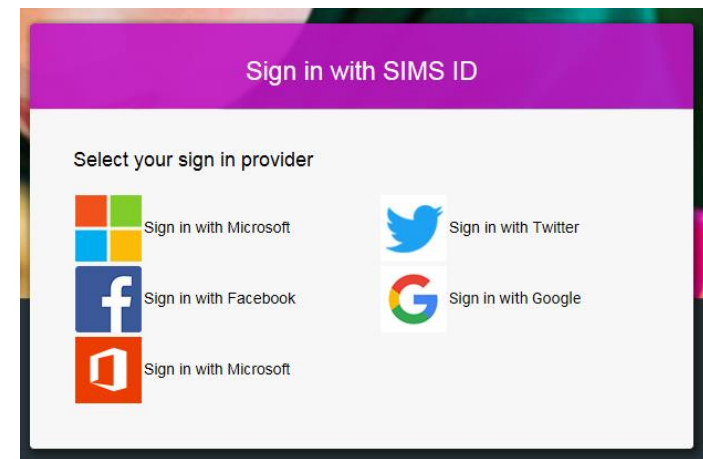

# Parent App

**Download the app or use on a desktop/laptop via a web browser**

- Contact details
- Attendance
- Commendations & Behaviour
- Events
- Reports
- Grades, targets, progress